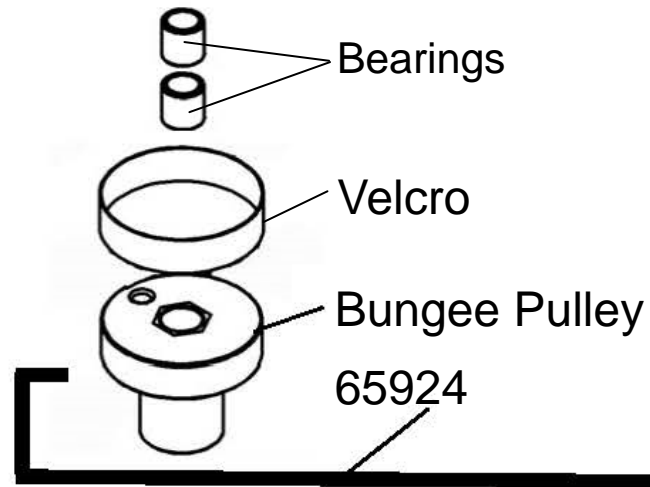

A059 Belt Bungee Pulley Complete

60900	1	Belt Bungee Pulley Complete & Velcro & One Way Bearings#90136
65924	1	Bungee Rope 8mm x 2230 & Crimped End #65922