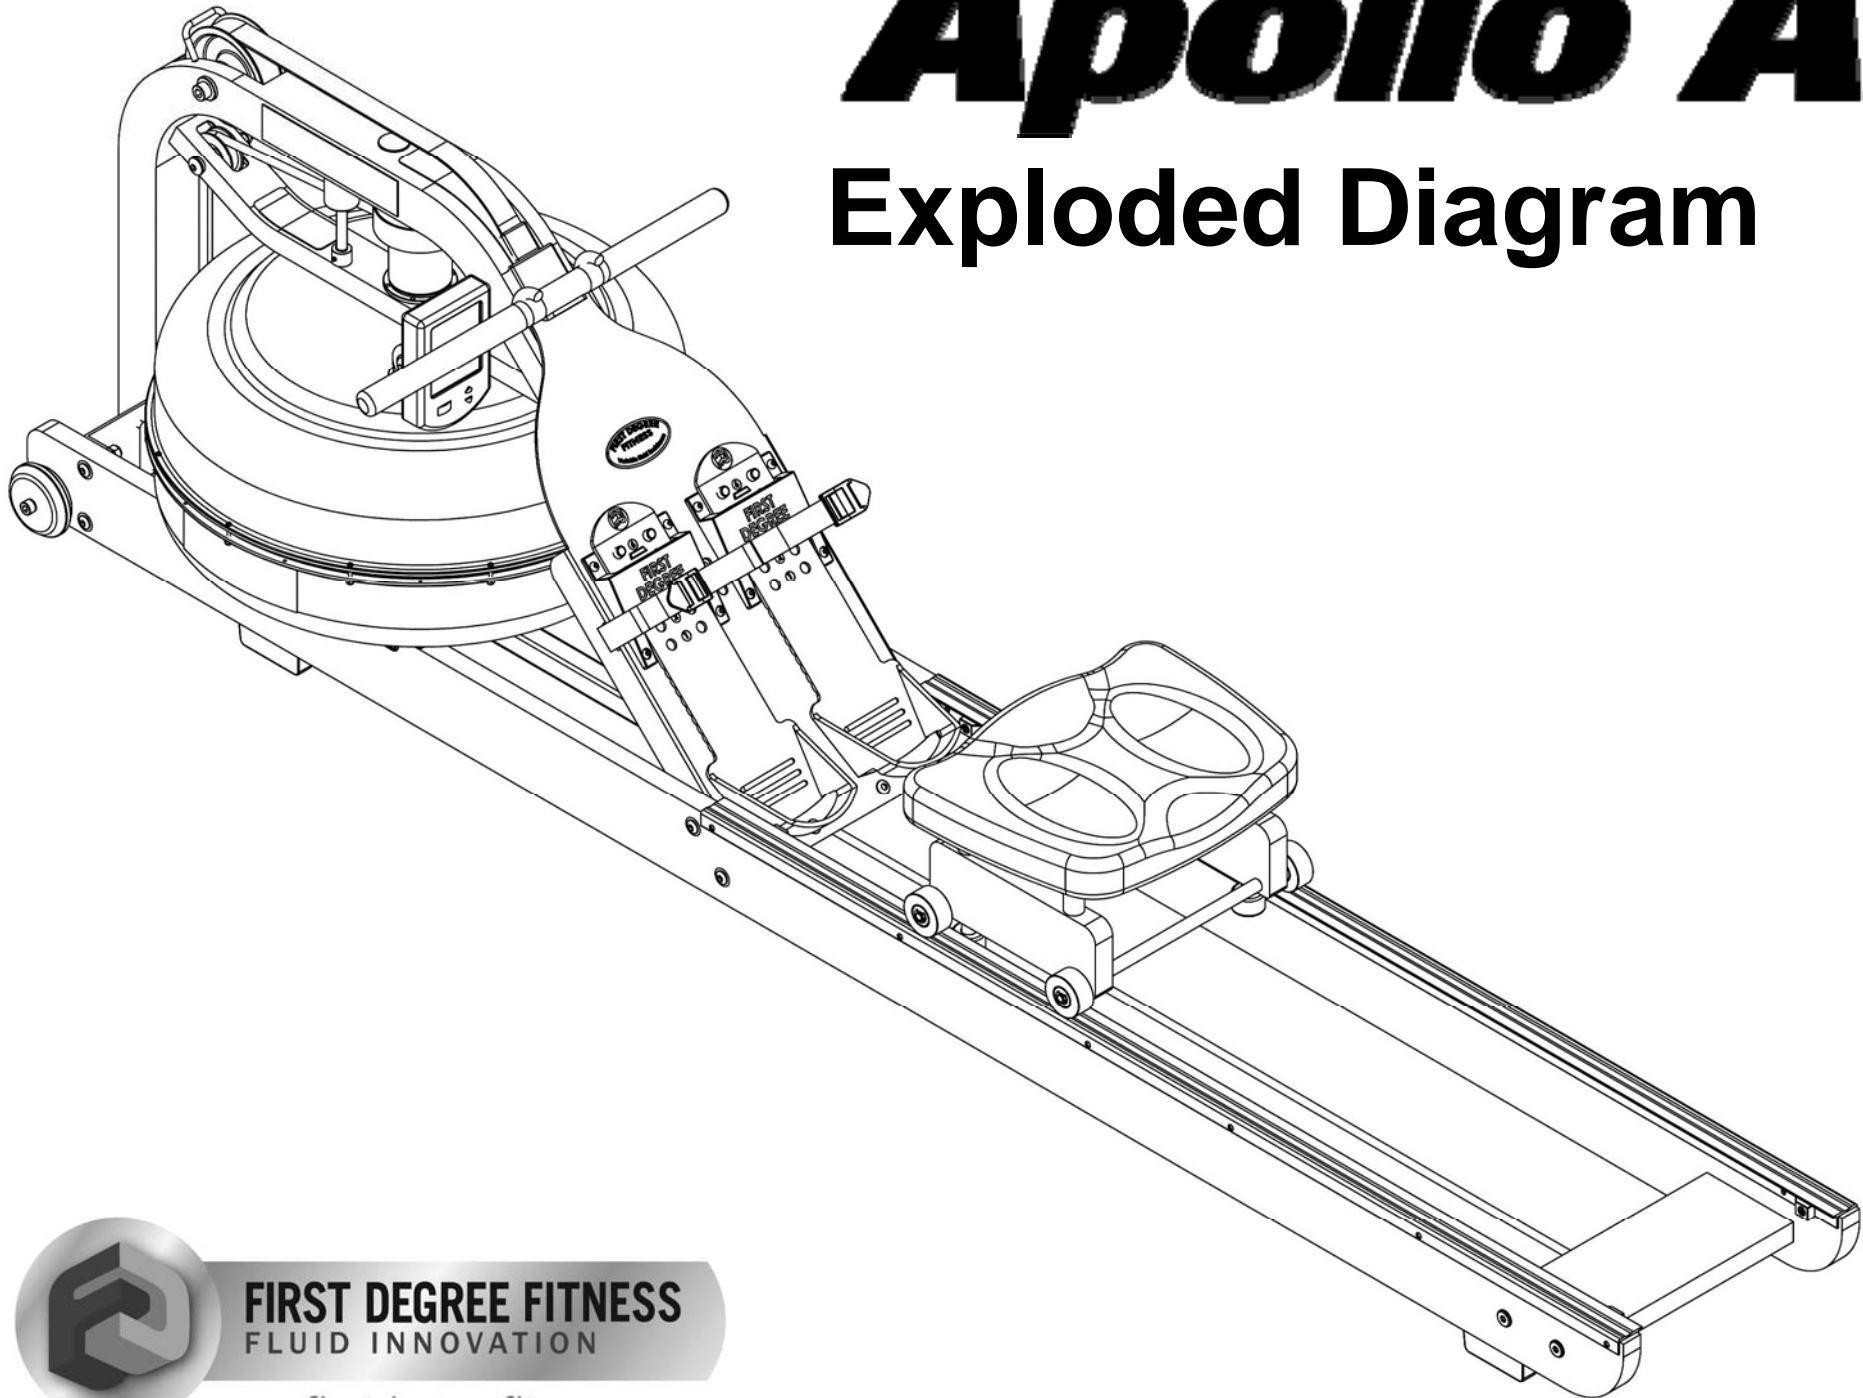

Apollo AR

Exploded Diagram

FIRST DEGREE FITNESS
FLUID INNOVATION

www.firstdegreefitness.com

62811	8	Dome Head Bolt M8x45 - B
62812	1	Hex Head Bolt M6x15 - B
62819	2	Hex Head Bolt M8x60 - B
62822	8	Nut M8 - B
65820	1	Bungee Hook Bracket Complete
65921	16	Washer M8.5x19x1.6t - B
65923	1	Bungee Slider 8mm
65924	1	Bungee Rope 8mm x 2230 & Crimped End #65922
65931	10	Nylock Nut M8 -B
66066	4	Shoulder Screw M6x15
66070	2	Transport Wheel
66257	1	Rear Board -268x115x23 - Apollo AR
A048		Handle Complete - PACAR / Apollo AR
A078		AR Tank Complete Assembly
A106		Seat Assembly Copmplete
A122		Side Rail Complete Assembly L/R - Apollo AR