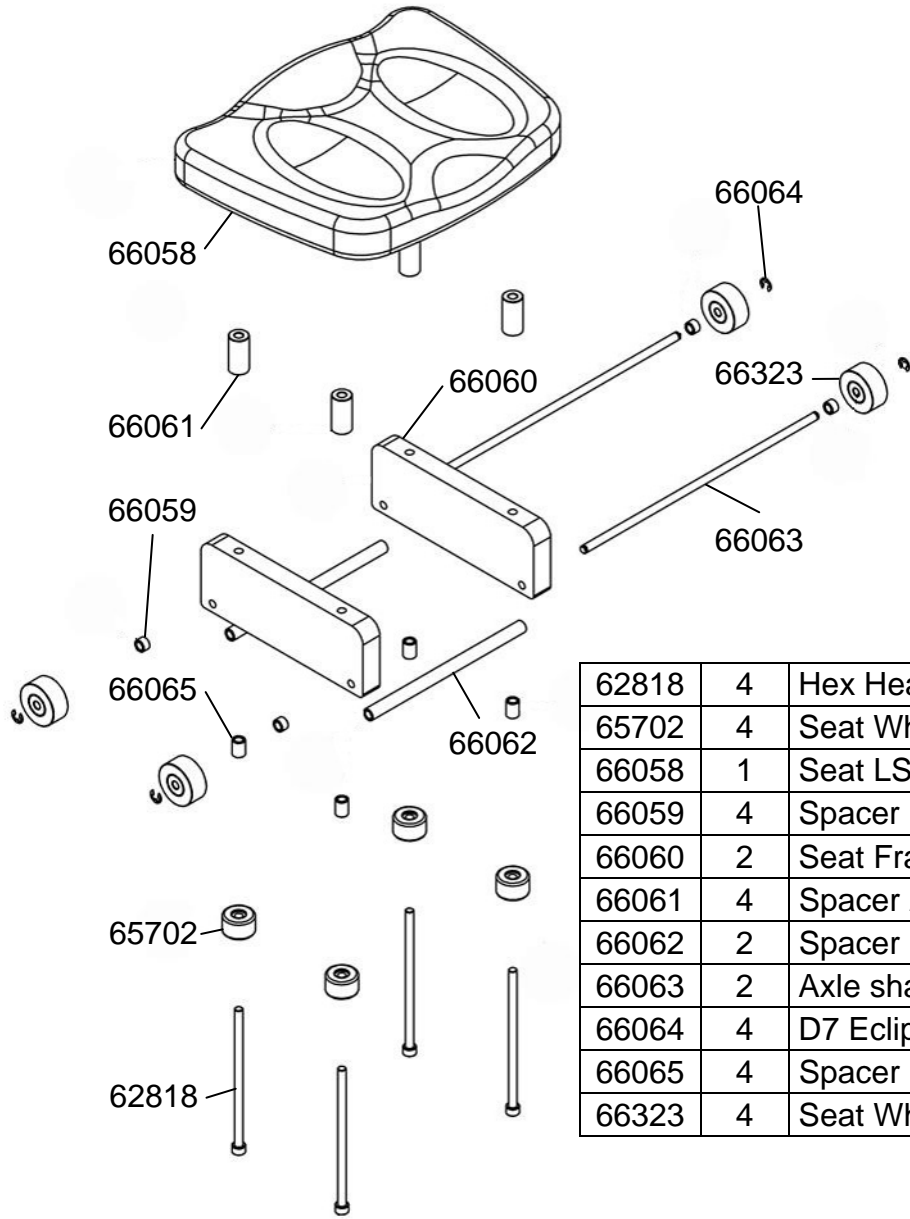

Sliding Footplate Assembly

10100	2	Washer M6x16x1 -B
10176	2	Foot Strap & Buckle
30608	8	Nylock Nut M5 -B
61063	2	Footplate Slider with Velcro #65997
61064	2	Footplate Slider Base 120x111x22.8
65693	8	Dome Head Bolt M5x15 - B
65935	2	Nylock Nut M6 -B
65997	2	Velcro For Sliding Footplate
66068	2	Counter Sunk Bolt M6x35 -B

A048 Handle Complete—PACAR/HYBAR

60504	1	Handle/Belt Rubber Cover
60506	1	Handle Grip

A059 Belt Bungee Pulley Complete

60900	1	Belt Bungee Pulley Complete & Velcro & One Way Bearings#90136
65924	1	Bungee Rope 8mm x 2230 & Crimped End #65922

A106 Seat Assembly Complete

62818	4	Hex Head Bolt M8x160 - B
65702	4	Seat Wheel
66058	1	Seat LS-E28 - For Wooden Rail
66059	4	Spacer 12.7x8x8.5
66060	2	Seat Frame 220x78.5x23
66061	4	Spacer 20x8x40
66062	2	Spacer 12x8x209
66063	2	Axle shaft 8mm
66064	4	D7 Eclip
66065	4	Spacer 12.7x8x19.5
66323	4	Seat Wheel 98A

A122 Side Rail Assembly L/R

62814	4	Hex Head Bolt M4x20 - B
62815	8	Hex Head Bolt M6x20 - B
66039	4	Side Rail Bumper
66055	2	Velcro For Side Rail 20x345
66056	4	Bump Stop - Square 23x15x6.5
66075	12	Screw M3x10 for Wood
66253	2	Side Rail - Apollo AR
66354	2	Seat Runner VIK2AR/Apollo AR