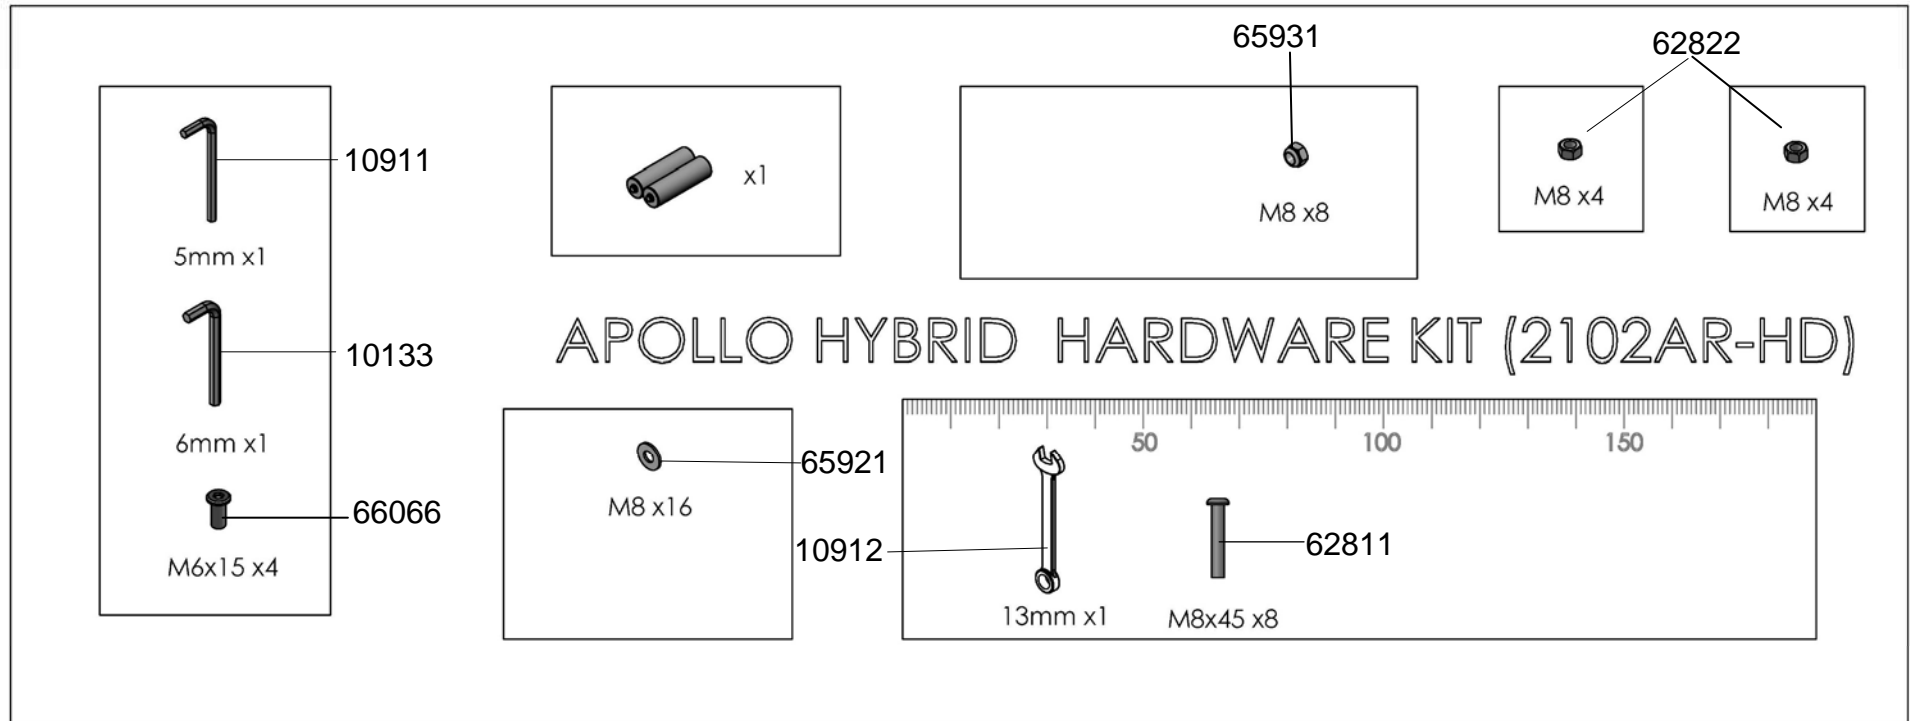

HHD Hardware Kit—HYBRID

10133	1	Allen Key 6mm
10911	1	Allen Key 5mm
10912	1	Wrench 13mm
62811	8	Dome Head Bolt M8x45 - B
62822	8	Nut M8 - B
65921	16	Washer M8.5x19x1.6t - B
65931	8	Nylock Nut M8 -B
66066	4	Shoulder Screw M6x15
N/A	2	AA Battery