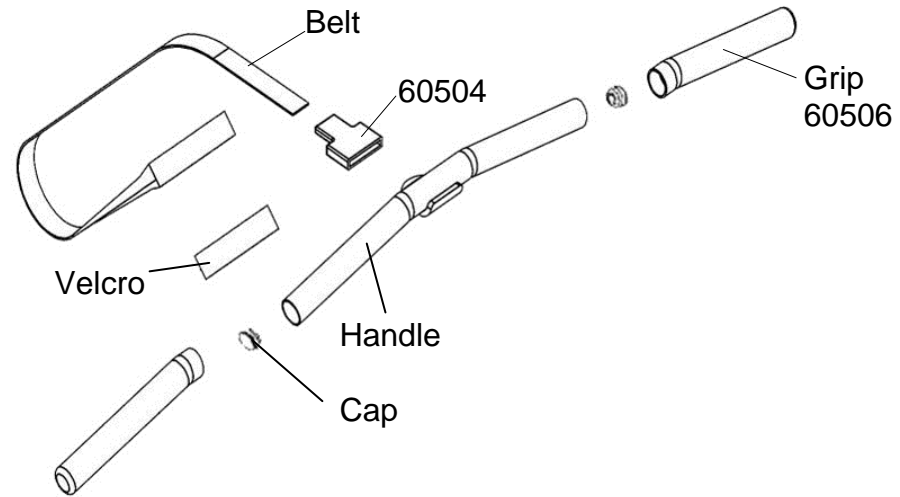

A048 Handle Complete—PACAR/HYBAR

60504	1	Handle/Belt Rubber Cover
60506	1	Handle Grip