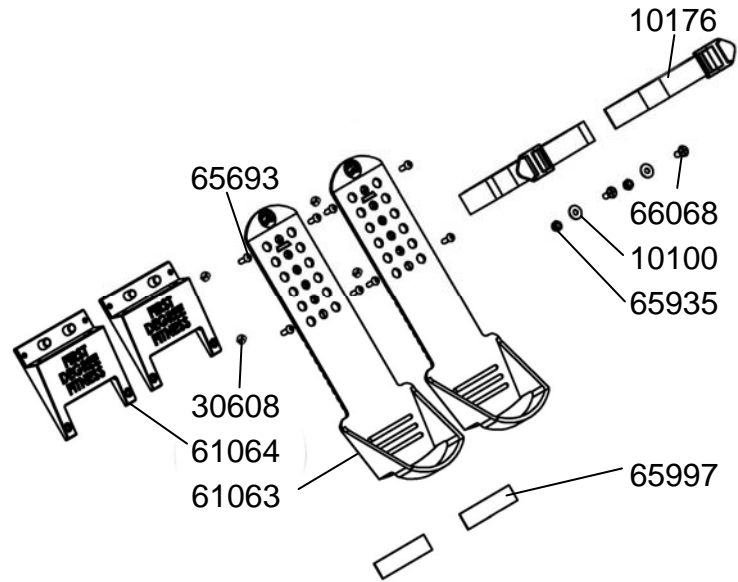

Sliding Footplate Assembly

10100	2	Washer M6x16x1 -B
10176	2	Foot Strap & Buckle
30608	8	Nylock Nut M5 -B
61063	2	Footplate Slider with Velcro #65997
61064	2	Footplate Slider Base 120x111x22.8
65693	8	Dome Head Bolt M5x15 - B
65935	2	Nylock Nut M6 -B
65997	2	Velcro For Sliding Footplate
66068	2	Counter Sunk Bolt M6x35 -B