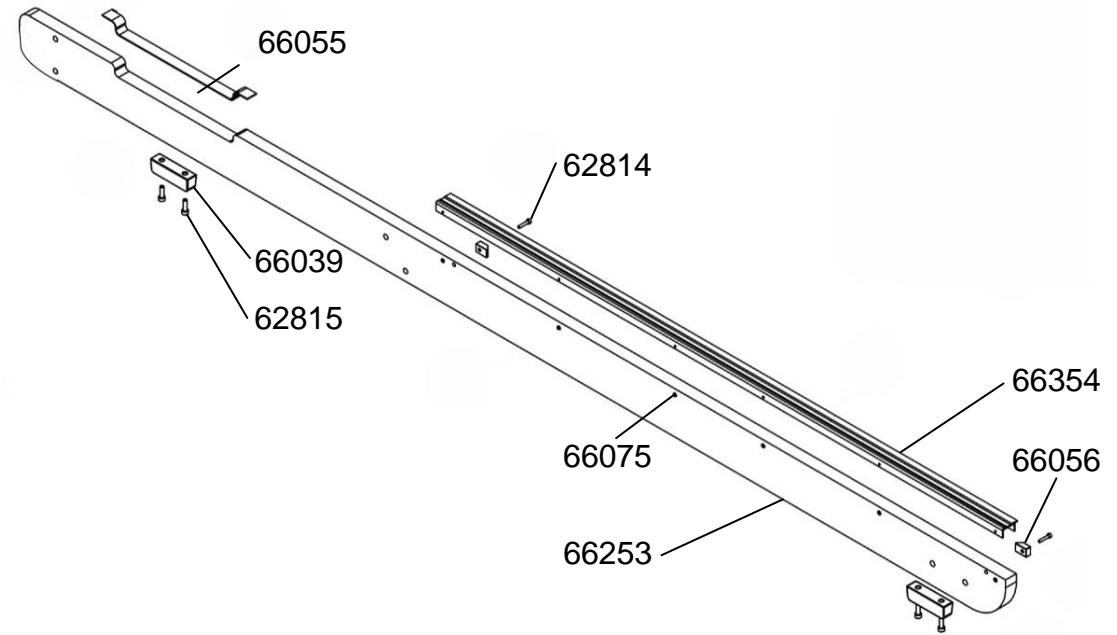

Sliding Footplate Assembly

10100	2	Washer M6x16x1 -B
10176	2	Foot Strap & Buckle
30608	8	Nylock Nut M5 -B
61063	2	Footplate Slider with Velcro #65997
61064	2	Footplate Slider Base 120x111x22.8
65693	8	Dome Head Bolt M5x15 - B
65935	2	Nylock Nut M6 -B
65997	2	Velcro For Sliding Footplate
66068	2	Counter Sunk Bolt M6x35 -B

A048 Handle Complete—PACAR/HYBAR

60504	1	Handle/Belt Rubber Cover
60506	1	Handle Grip

A059 Belt Bungee Pulley Complete

60900	1	Belt Bungee Pulley Complete & Velcro & One Way Bearings#90136
65924	1	Bungee Rope 8mm x 2230 & Crimped End #65922

A106 Seat Assembly Complete

62818	4	Hex Head Bolt M8x160 - B
65702	4	Seat Wheel
66058	1	Seat LS-E28 - For Wooden Rail
66059	4	Spacer 12.7x8x8.5
66060	2	Seat Frame 220x78.5x23
66061	4	Spacer 20x8x40
66062	2	Spacer 12x8x209
66063	2	Axle shaft 8mm
66064	4	D7 Eclip
66065	4	Spacer 12.7x8x19.5
66323	4	Seat Wheel 98A

A122 Side Rail Assembly L/R

62814	4	Hex Head Bolt M4x20 - B
62815	8	Hex Head Bolt M6x20 - B
66039	4	Side Rail Bumper
66055	2	Velcro For Side Rail 20x345
66056	4	Bump Stop - Square 23x15x6.5
66075	12	Screw M3x10 for Wood
66253	2	Side Rail - Apollo AR
66354	2	Seat Runner VIK2AR/Apollo AR