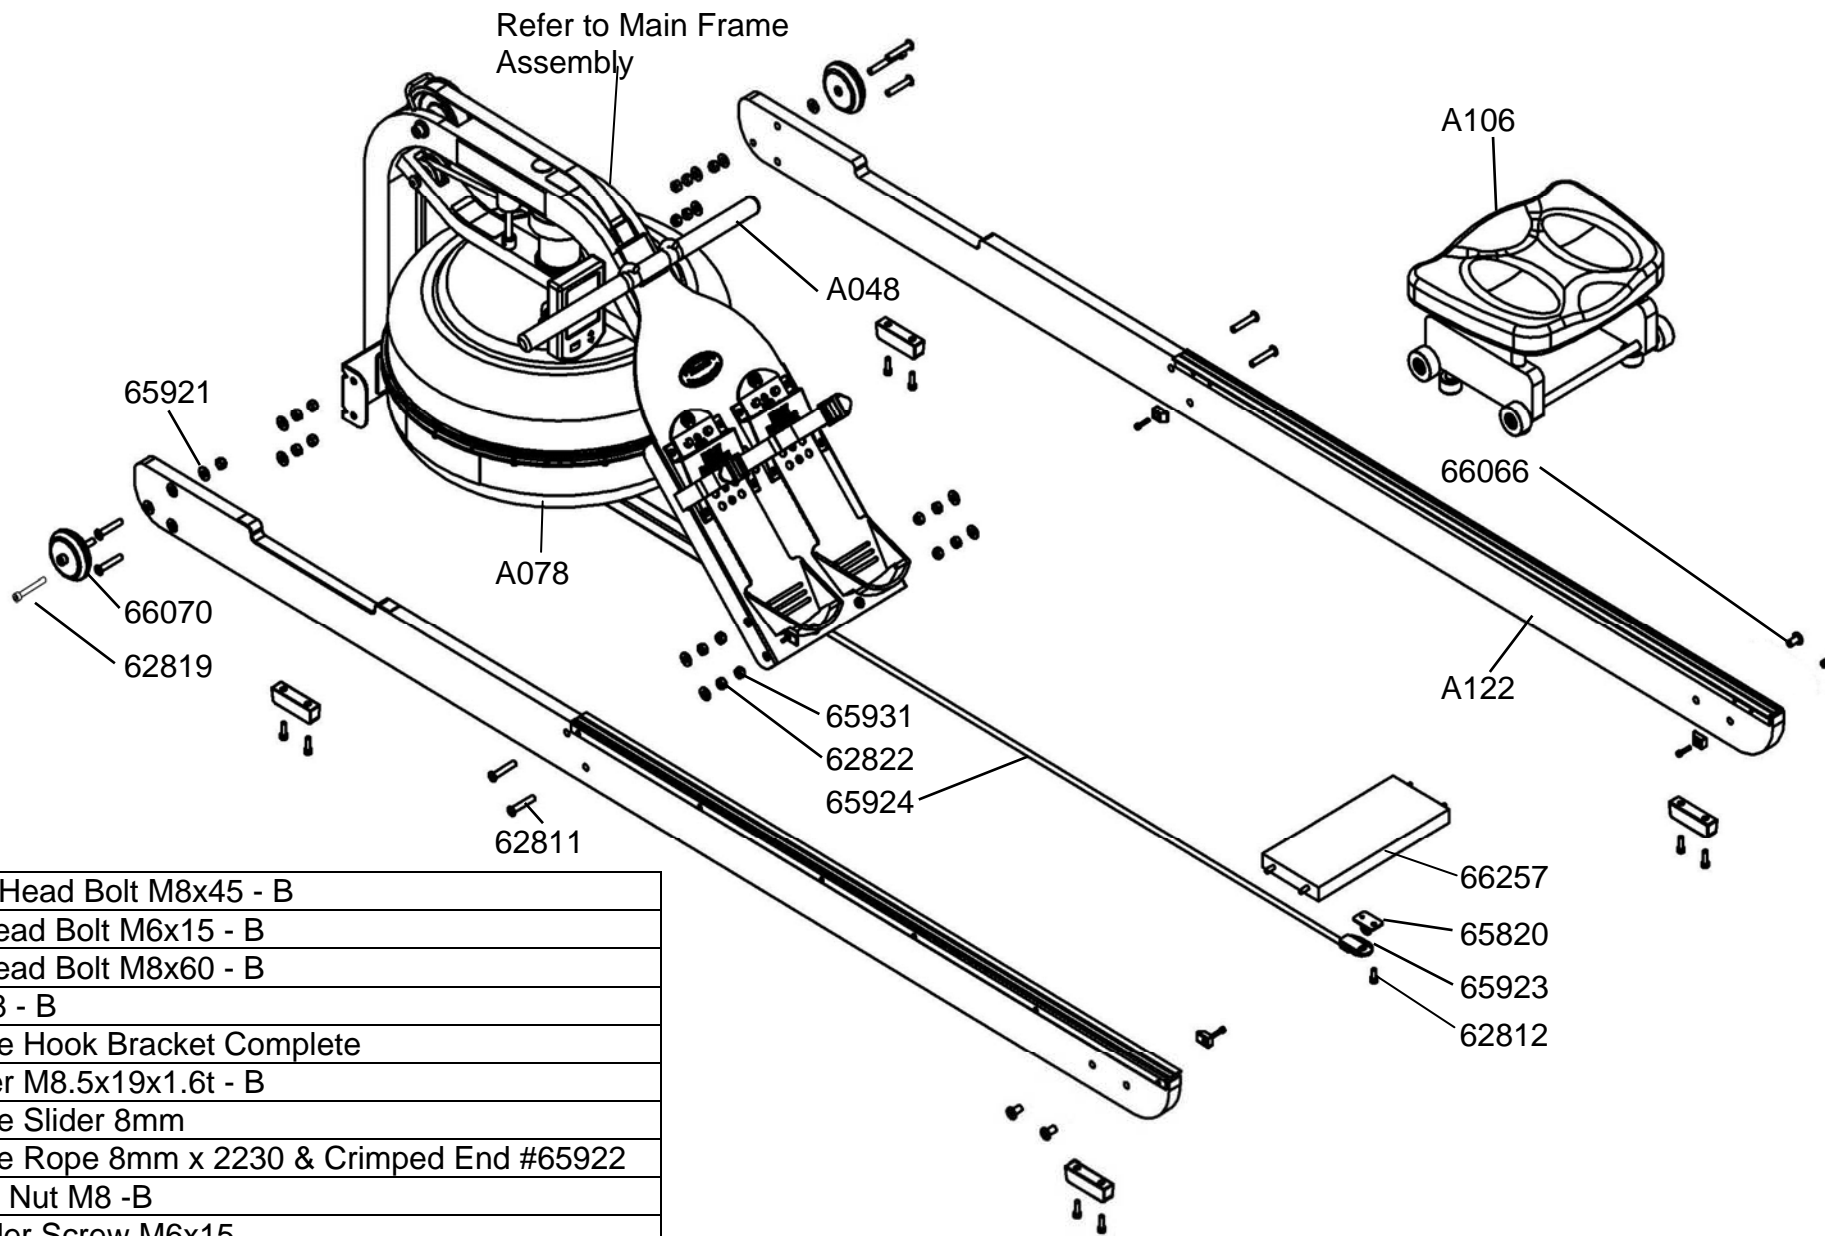

Apollo AR

Exploded Diagram

FIRST DEGREE FITNESS
FLUID INNOVATION

www.firstdegreefitness.com

62811	8	Dome Head Bolt M8x45 - B
62812	1	Hex Head Bolt M6x15 - B
62819	2	Hex Head Bolt M8x60 - B
62822	8	Nut M8 - B
65820	1	Bungee Hook Bracket Complete
65921	16	Washer M8.5x19x1.6t - B
65923	1	Bungee Slider 8mm
65924	1	Bungee Rope 8mm x 2230 & Crimped End #65922
65931	10	Nylock Nut M8 -B
66066	4	Shoulder Screw M6x15
66070	2	Transport Wheel
66257	1	Rear Board -268x115x23 - Apollo AR
A048		Handle Complete - PACAR / Apollo AR
A078		AR Tank Complete Assembly
A106		Seat Assembly Copmplete
A122		Side Rail Complete Assembly L/R - Apollo AR

Main Frame Assembly

10069	1	End Cap 75x50mm
10114	2	Plastic Bushing 20x16x13x10
10116	1	Dome Head Bolt M10x60
11070	1	Sensor Connecting Cable 300mm
11072	1	Sensor 100mm
11097	1	Nut Dome Head M10 - B
21022	1	Upper Frame with Decal - Apello AR
50934	1	LCD for L4/L16
60108	2	Bungee Pulley Spacer 8mm
60110	2	Belt Pulley Spacer 10x24x23
60111	1	Belt Pulley 100mm & 2x Bearing #60112
60113	1	Main Shaft Oil Bushing - Lower 38x20x22
60114	1	Magnet Ring & 6 x Magnet #60124
60119	1	Idle wheel & 2x Bearing #60112
60120	1	Roll Pin M6x30
60121	1	Hex Head Bolt M10x90
60123	1	Idle Shaft Upper Frame Mount 10mm
60125	1	Idler Pulley Shaft
60126	2	C Clip 10mm
60128	1	Dome Head Bolt M8x65
60130	2	Frame Rubber Bumper
60140	2	Computer Mount Plastic Bushing
60145	1	Frame Plug 38.1mm
60148	1	Heart Rate Lead- 400mm
60150	1	Main Shaft Nylon Bushing - Upper
60708	1	Washer M8x19x1.6
60808	2	Dome Head Bolt M8x15
61001	2	Tank Bonding Strip 3M-VHB
61066	1	Plastic Washer M5920.1x2T
62810	1	Dome Head Bolt M8x35 - B
62820	1	Oval Decal - FDF
64141	1	Computer with USB - L4
65125	1	Rubber End Cap - Main Frame
65142	2	Hex Head Bolt M8x15 -B
65143	2	Tank Strut
65929	1	Grub Screw M4x6 - B
65931	2	Nylock Nut M8 -B
65988	2	Bungee Pulley & Bearing & Spacer x2
90104	1	Rubber Hook Cover
A059		Belt/ Bungee Pulley Complete with Bungee Assembly