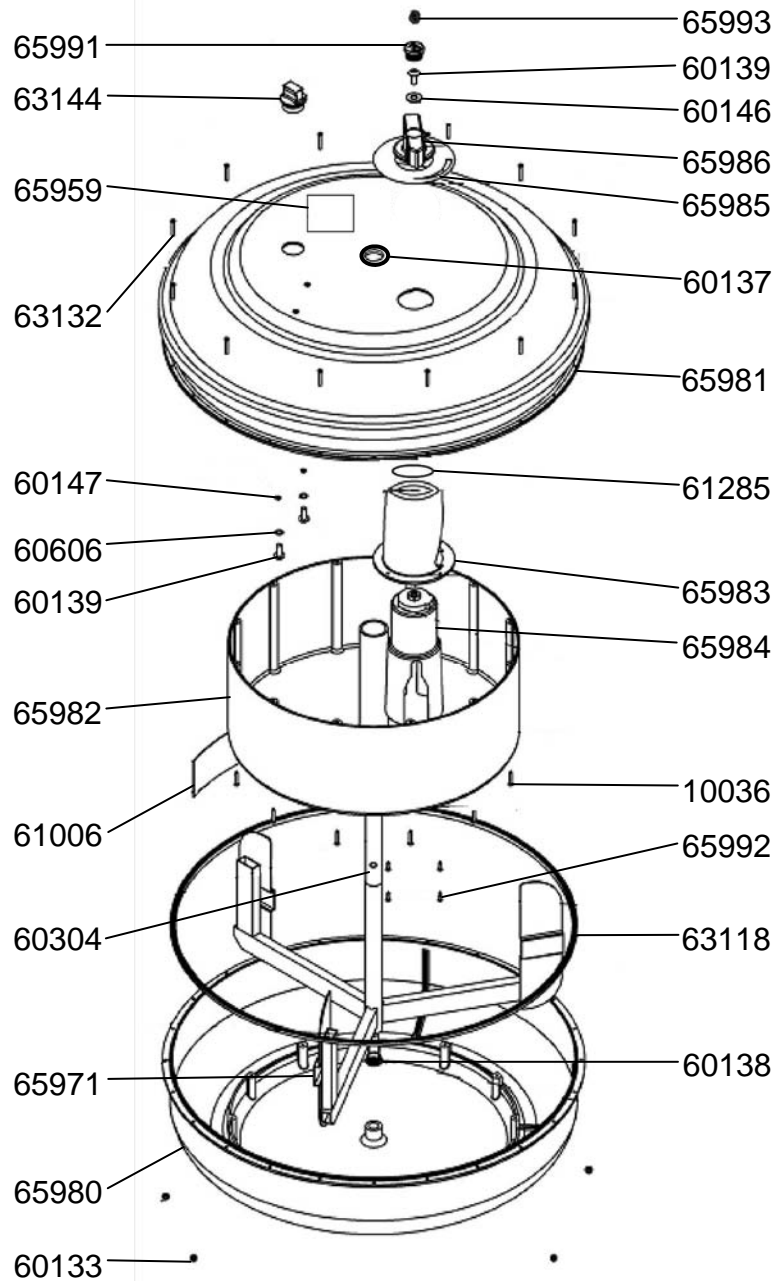

A078—AR Tank Complete Assembly

10036	12	Counter Sink Tapping Screw M3x20-SUS
60133	12	Nylock Nut M3-SUS
60137	1	Tank/Mainframe Impeller Shaft Spacer 19.9x40
60138	1	Impeller End Cap
60139	3	Tank Internal Screw M6x15 -SUS
60146	1	Washer M6x16x1-SUS
60147	2	O Ring 9.5x6.5x1.5
60304	1	Flywheel Upper Shaft
60606	2	Plastic Spacer M6x15x25-B
61001	1	Tank Bonding Strip 3M-VHB
61006	1	Decal - HS Tank Level
61285	1	Rubber Spacer
63118	1	Tank Large Ring Seal - Yellow 499x5.8
63132	12	Allen Key Bolt-M3x20—SUS
63144	1	Tank Plug For HS Tank
65959	1	Decal - How to Adjust Resistance
65971	1	Impeller - AR
65980	1	Lower Tank Shell
65981	1	Upper Tank Shell—Outer
65982	1	Inner Reserve Tank Shell / AR
65983	1	Tank Adjuster Outer Cup
65984	1	Tank Adjuster Inner Cup
65985	1	Decal - AR Resistance
65986	1	Adjuster Knob
65991	1	End Cap-Adjuster Knob
65992	4	Counter Sunk Bolt M3x12-SUS
65993	1	Decal - FD Knob 18mm