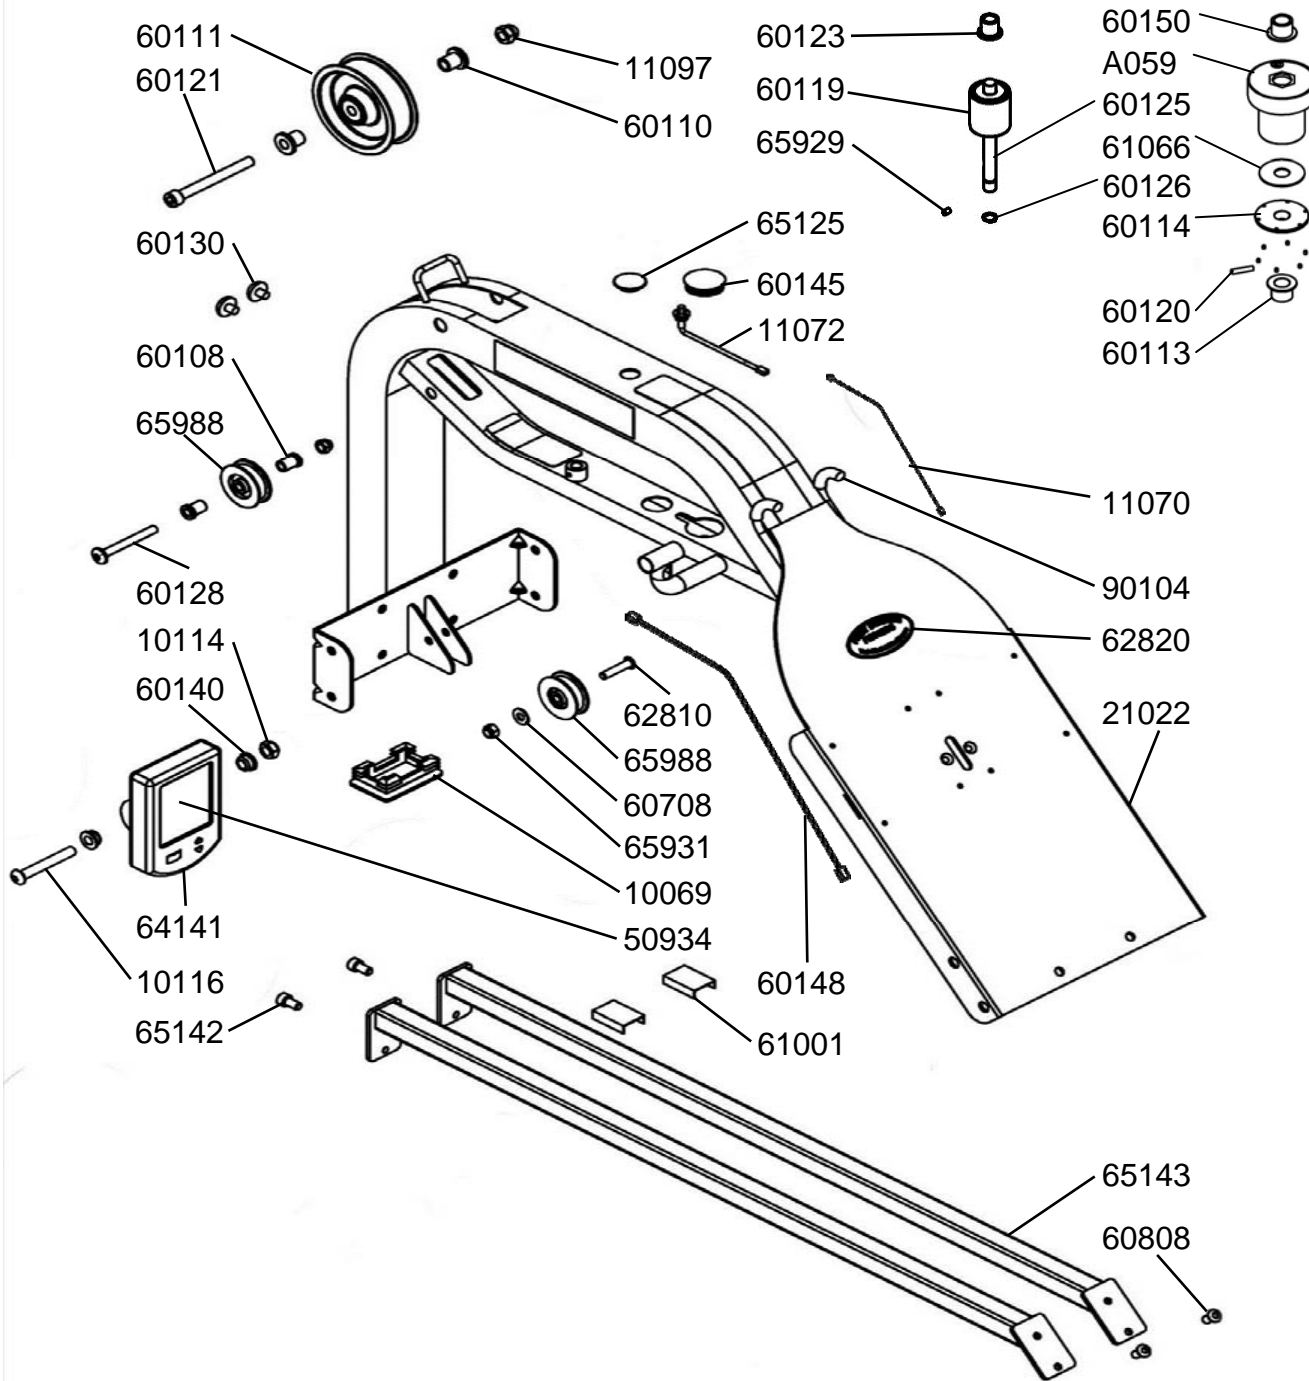

Apollo AR

Exploded Diagram

FIRST DEGREE FITNESS
FLUID INNOVATION

www.firstdegreefitness.com

62811	8	Dome Head Bolt M8x45 - B
62812	1	Hex Head Bolt M6x15 - B
62819	2	Hex Head Bolt M8x60 - B
62822	8	Nut M8 - B
65820	1	Bungee Hook Bracket Complete
65921	16	Washer M8.5x19x1.6t - B
65923	1	Bungee Slider 8mm
65924	1	Bungee Rope 8mm x 2230 & Crimped End #65922
65931	10	Nylock Nut M8 -B
66066	4	Shoulder Screw M6x15
66070	2	Transport Wheel
66257	1	Rear Board -268x115x23 - Apollo AR
A048		Handle Complete - PACAR / Apollo AR
A078		AR Tank Complete Assembly
A106		Seat Assembly Copmplete
A122		Side Rail Complete Assembly L/R - Apollo AR

Main Frame Assembly

10069	1	End Cap 75x50mm
10114	2	Plastic Bushing 20x16x13x10
10116	1	Dome Head Bolt M10x60
11070	1	Sensor Connecting Cable 300mm
11072	1	Sensor 100mm
11097	1	Nut Dome Head M10 - B
21022	1	Upper Frame with Decal - Apello AR
50934	1	LCD for L4/L16
60108	2	Bungee Pulley Spacer 8mm
60110	2	Belt Pulley Spacer 10x24x23
60111	1	Belt Pulley 100mm & 2x Bearing #60112
60113	1	Main Shaft Oil Bushing - Lower 38x20x22
60114	1	Magnet Ring & 6 x Magnet #60124
60119	1	Idle wheel & 2x Bearing #60112
60120	1	Roll Pin M6x30
60121	1	Hex Head Bolt M10x90
60123	1	Idle Shaft Upper Frame Mount 10mm
60125	1	Idler Pulley Shaft
60126	2	C Clip 10mm
60128	1	Dome Head Bolt M8x65
60130	2	Frame Rubber Bumper
60140	2	Computer Mount Plastic Bushing
60145	1	Frame Plug 38.1mm
60148	1	Heart Rate Lead- 400mm
60150	1	Main Shaft Nylon Bushing - Upper
60708	1	Washer M8x19x1.6
60808	2	Dome Head Bolt M8x15
61001	2	Tank Bonding Strip 3M-VHB
61066	1	Plastic Washer M5920.1x2T
62810	1	Dome Head Bolt M8x35 - B
62820	1	Oval Decal - FDF
64141	1	Computer with USB - L4
65125	1	Rubber End Cap - Main Frame
65142	2	Hex Head Bolt M8x15 -B
65143	2	Tank Strut
65929	1	Grub Screw M4x6 - B
65931	2	Nylock Nut M8 -B
65988	2	Bungee Pulley & Bearing & Spacer x2
90104	1	Rubber Hook Cover
A059		Belt/ Bungee Pulley Complete with Bungee Assembly